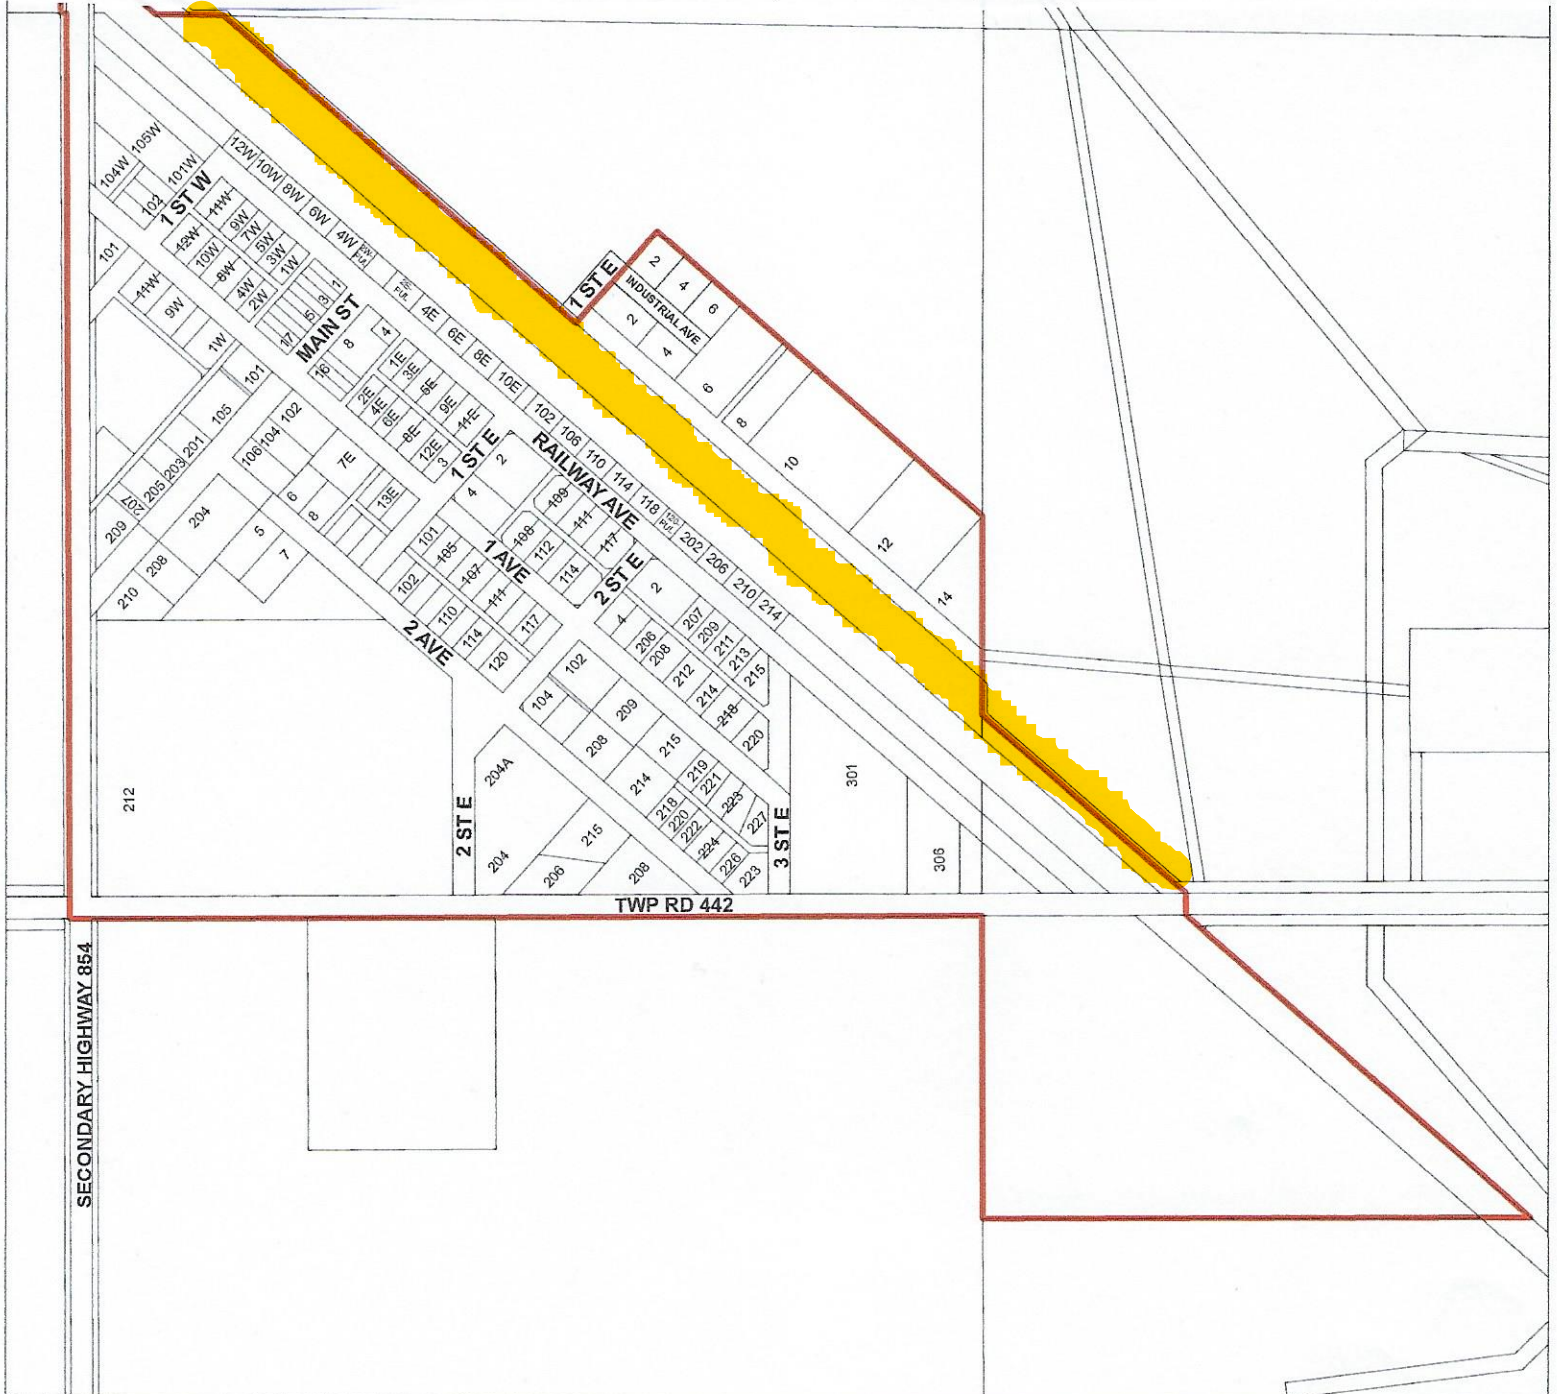

# ROAD BAN AND WEIGHT RESTRICTION

THE FOLLOWING ROAD(S) IN THE VILLAGE OF ROSALIND WILL HAVE 75% BAN

**RAILWAY AVENUE NORTH ROAD (ELEVATOR ROAD)**

**EFFECTIVE MARCH 22, 2021 @ 0700 HOURS**

# Village of Rosalind